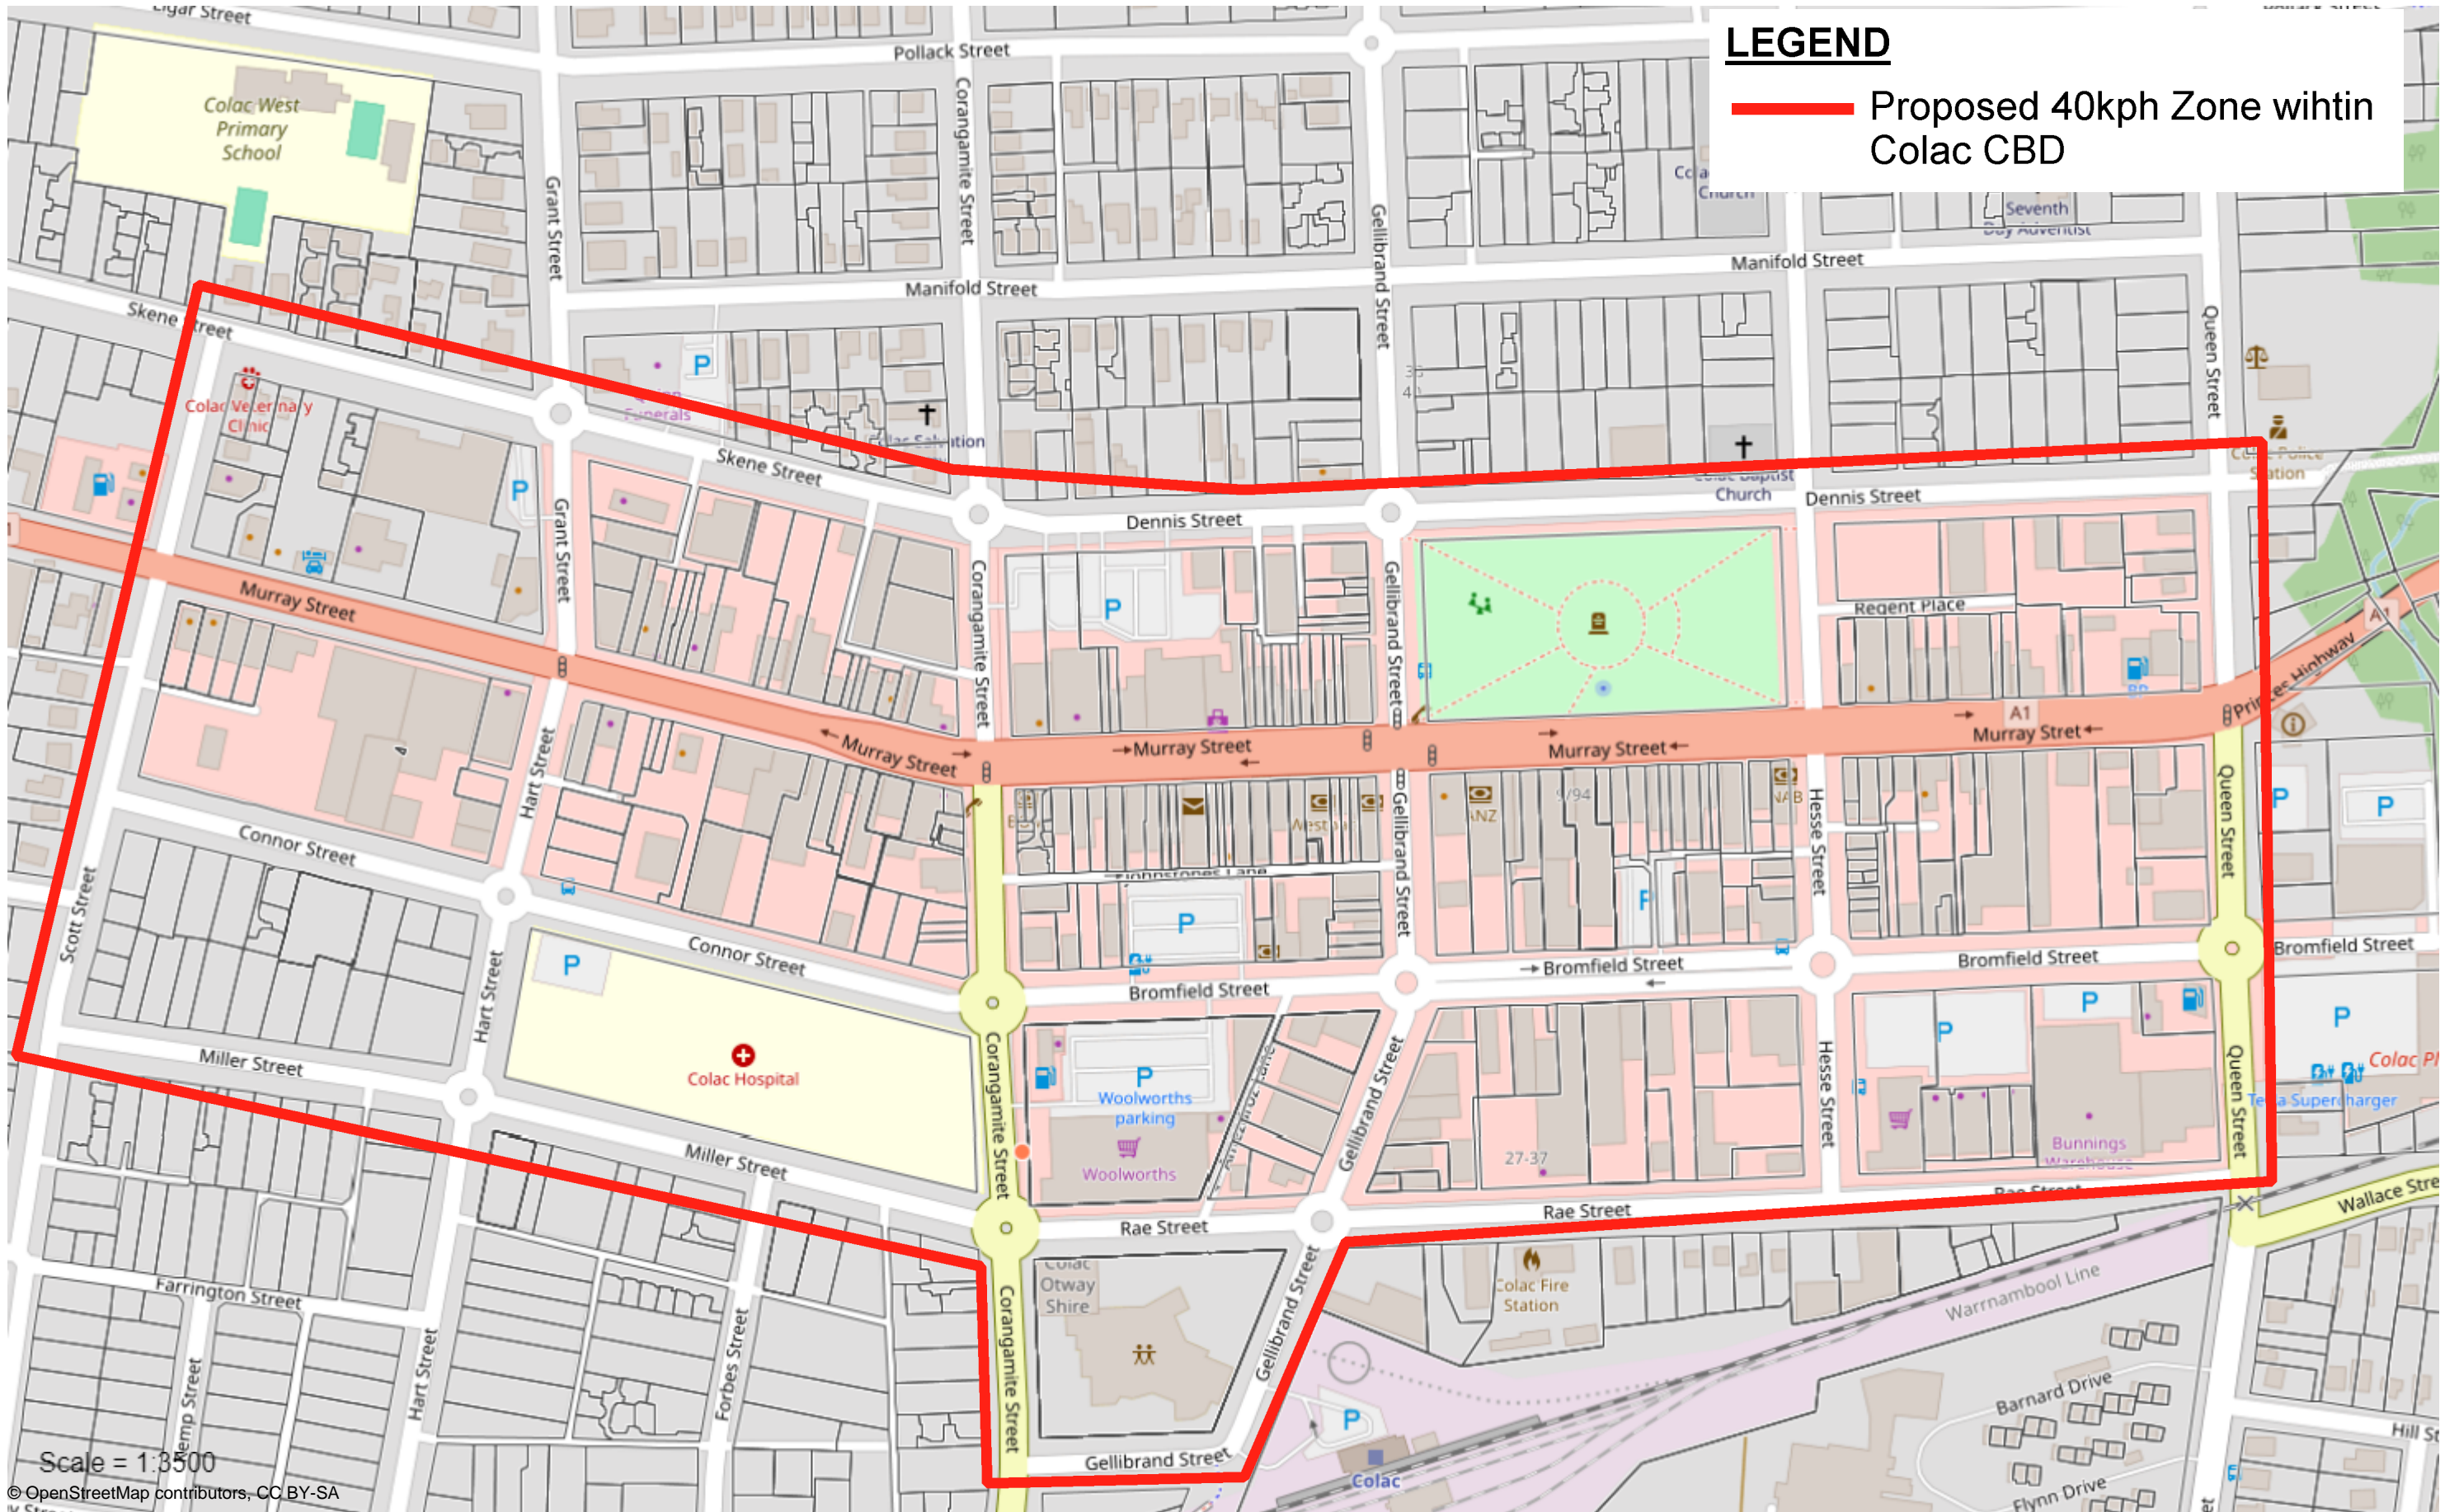

# COLAC CBD - Proposed 40kph Zone

## LEGEND

 Proposed 40kph Zone within Colac CBD

Scale = 1:3500