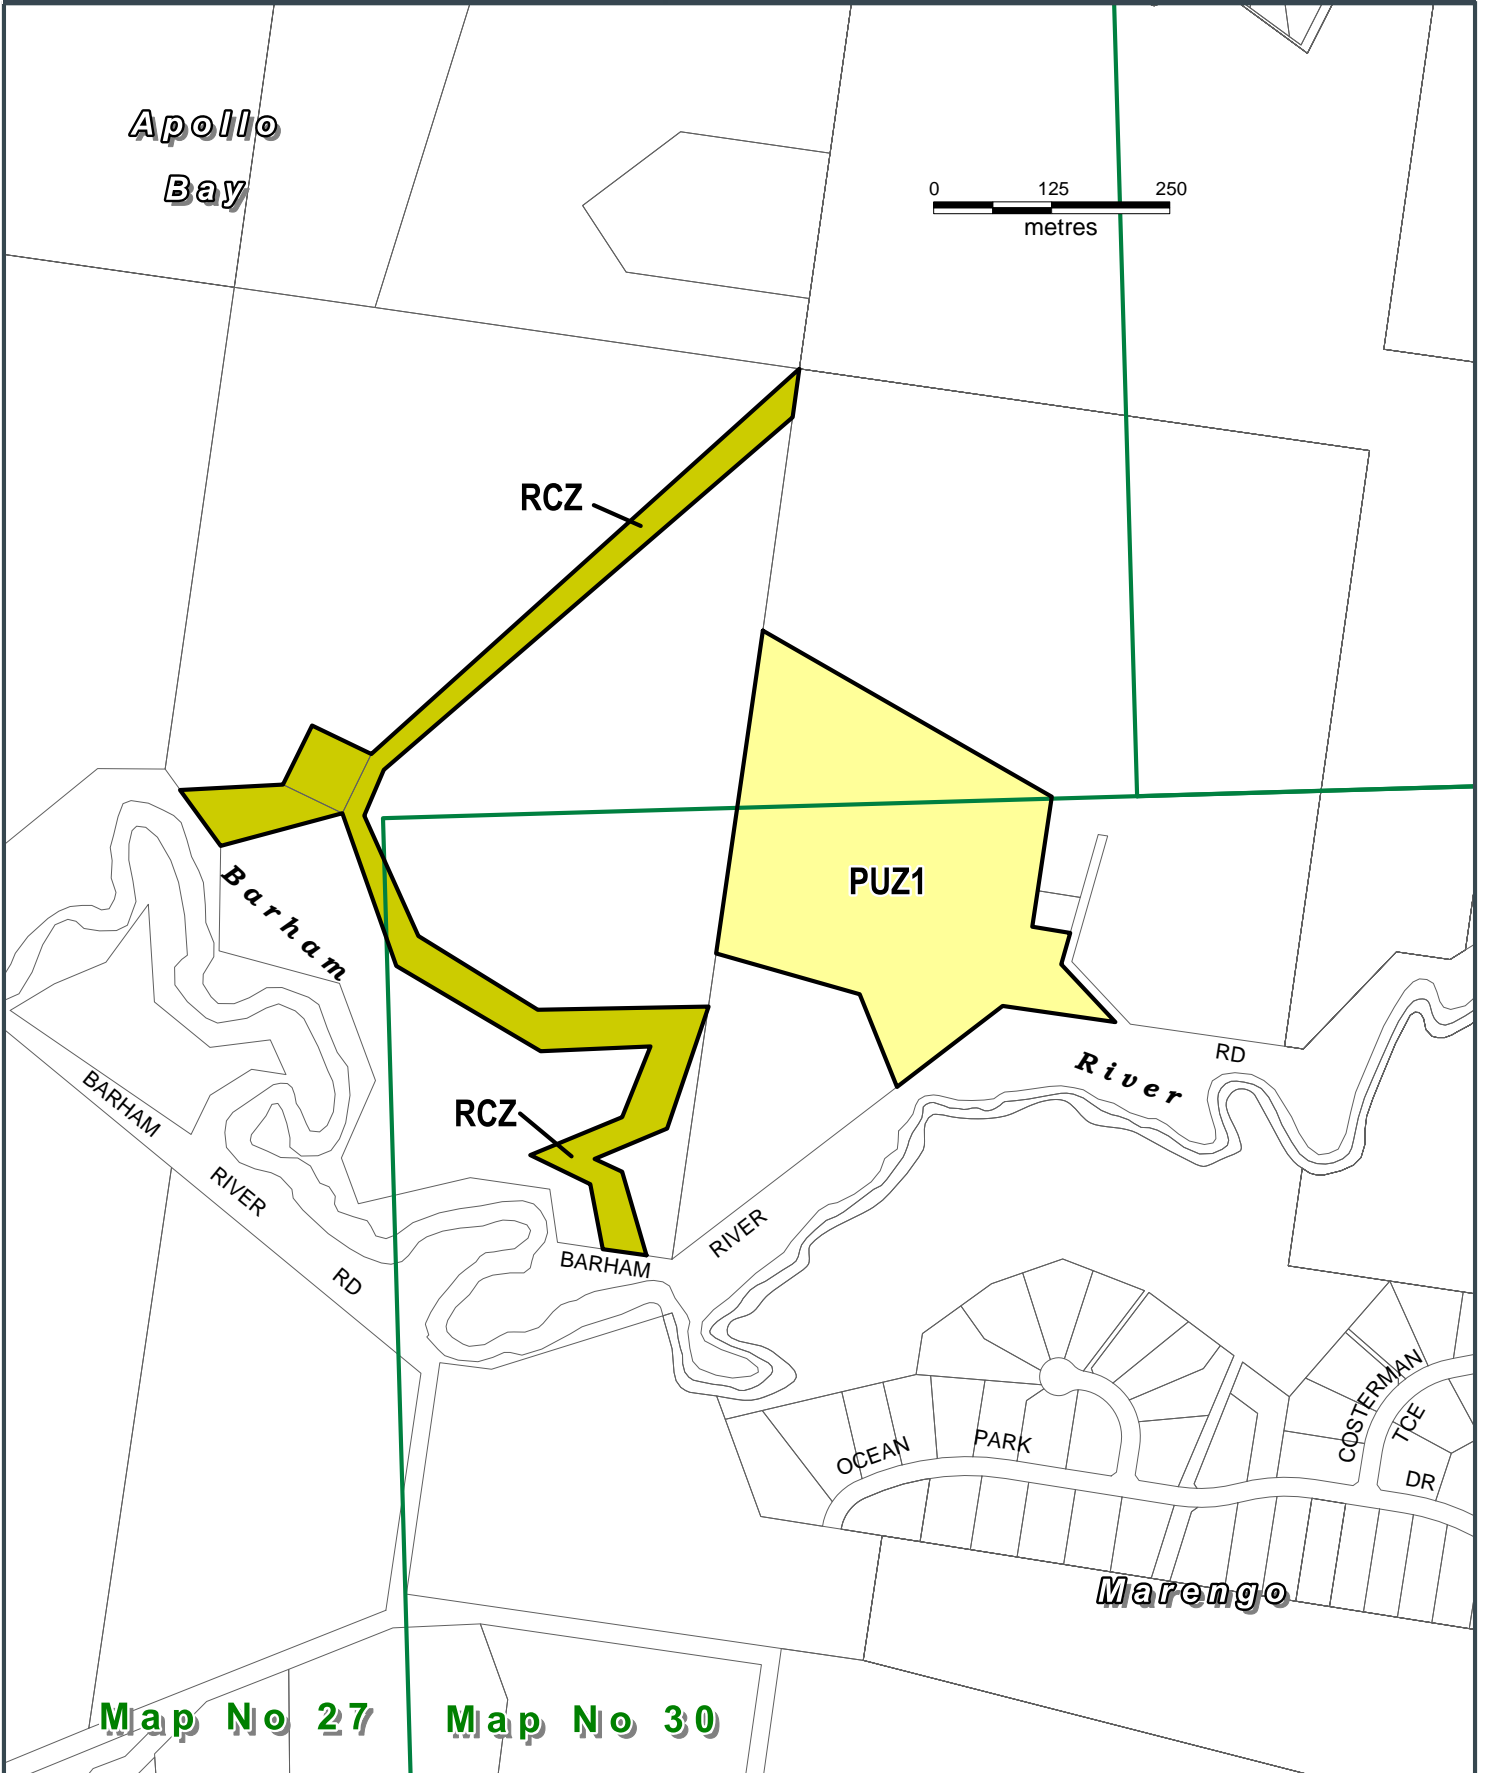

COLAC OTWAY PLANNING SCHEME

LEGEND

-  **RCZ** Rural Conservation Zone
-  **PUZ1** Public Use Zone - Schedule 1

Part of Planning Scheme Maps 27 & 30

AMENDMENT C91