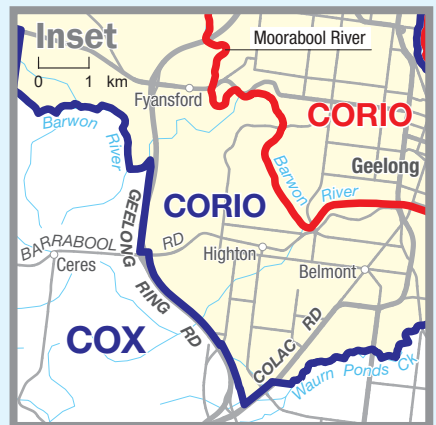

April 2018  
 MAP OF PROPOSED  
 COMMONWEALTH ELECTORAL DIVISION OF  
**COX**

Proposed alternative for Corangamite boundary marked in yellow

- Names and boundaries proposed by the Redistribution Committee —
- Names and boundaries of existing Division —
- Names and boundaries of Local Government Areas —