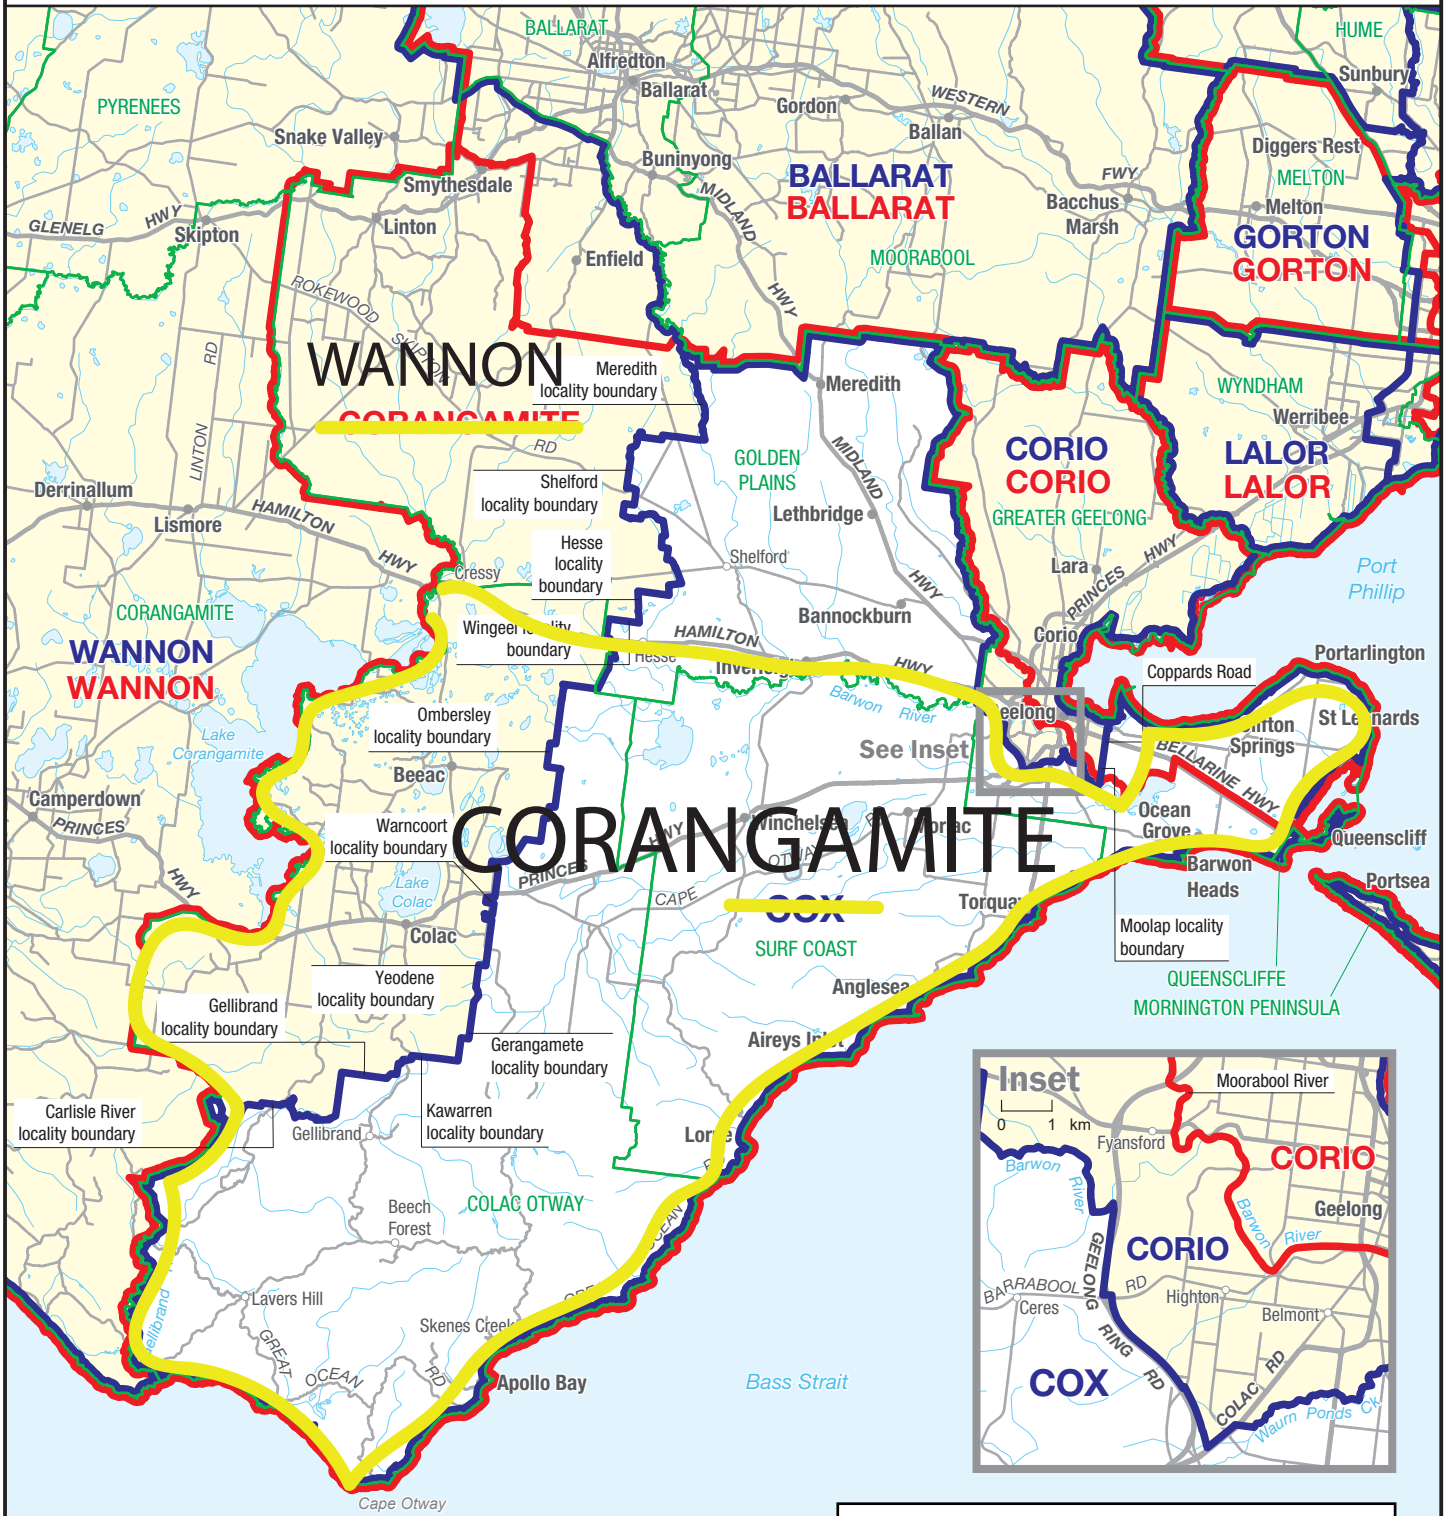

April 2018  
 MAP OF PROPOSED  
 COMMONWEALTH ELECTORAL DIVISION OF  
**COX**

Proposed alternative for Corangamite boundary marked in yellow

- Names and boundaries proposed by the Redistribution Committee —
- Names and boundaries of existing Division —
- Names and boundaries of Local Government Areas —